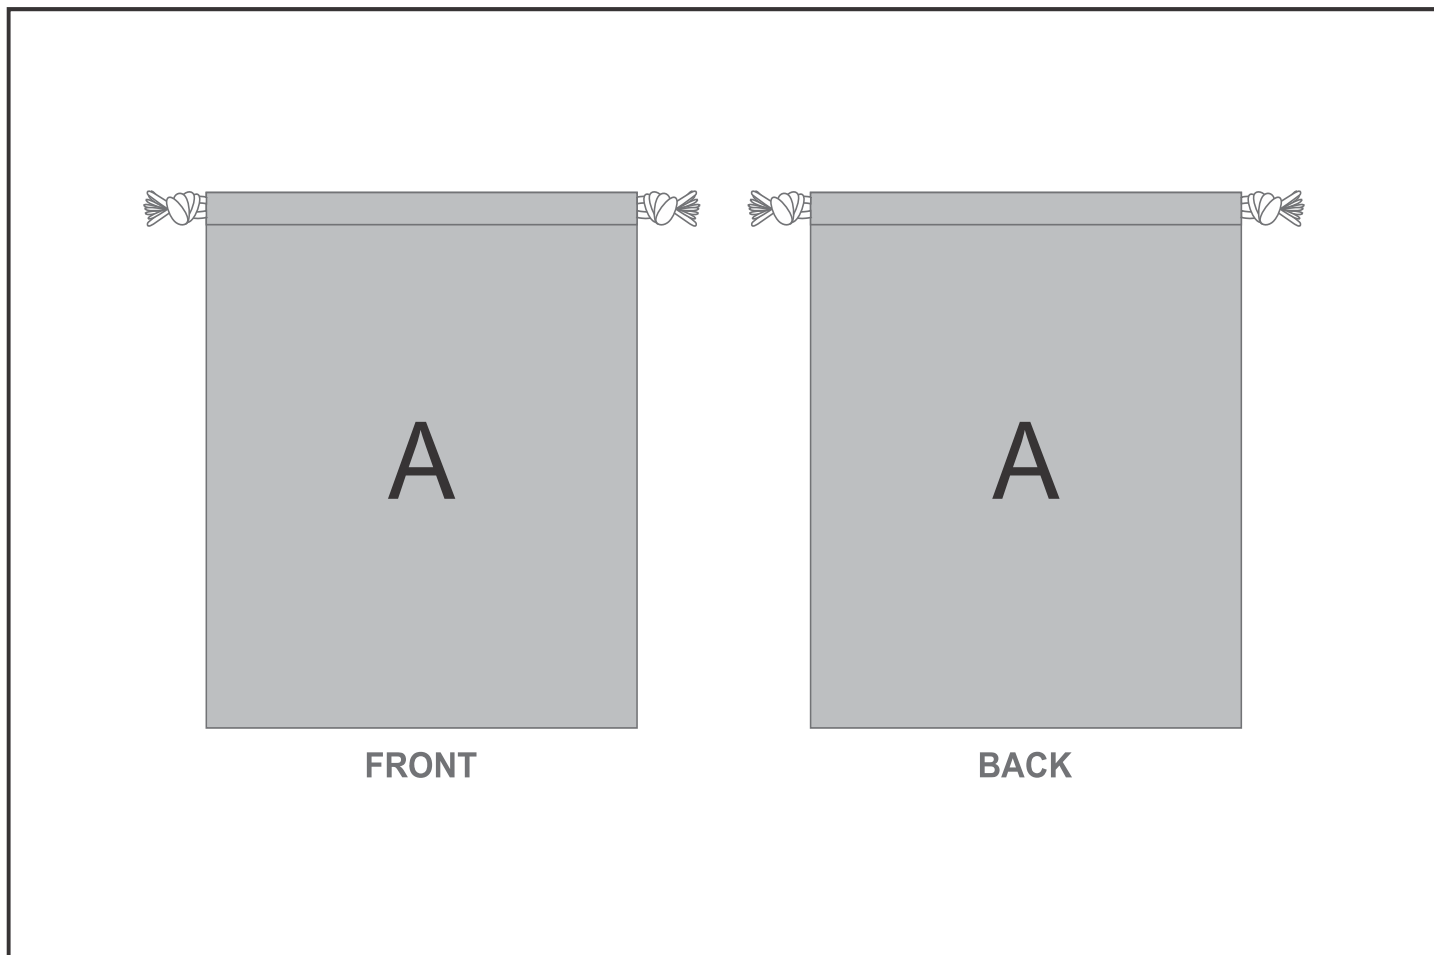

BC-HP-87-G

Hoppla Indian Midi Polyester Drawstring Pouch

Need to know:

- Includes 1-Position Sublimation (setup fees apply)

- Please Note: We cannot guarantee 100% logo Alignment on all Brandable Panels.

Branding Options:

Position	Branding Method (Branding Code)	No. of Colours	Dimension
A	Custom Sublimation A (CPSUB-A)	Full Colour	250mm wide x 555mm high